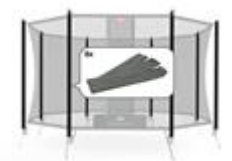

Safety Net Comfort - Sleeves (197 cm) (8x)

 Item No. 51.30.74.02 | **low stock**

 MSRP Incl. tax **€ 97,⁰⁸**

Safety Net Comfort - Spring brackets (20x)

 Item No. 51.30.74.04 | **in stock**

 MSRP Incl. tax **€ 38,⁸⁴**
Safety Net - Side Release Buckles (8x)