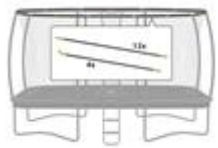

Ultim Safety Net DLX XL - Set Tent Tubes 500

Item No. 51.30.72.35

low stock

MSRP Incl. tax **€ 133,³²**